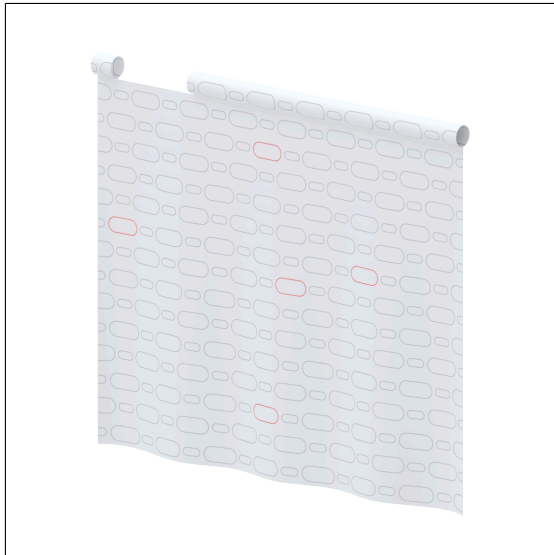

Care Shower guard rail

Article number: 0787013051

Product image

Technical specifications

Product group	1900
Product	Shower guard rail
Compatible for	for Inox Care and Nylon Care
Width	775 mm
Length	720 mm
Material	Polyester
Colour	available in the shower curtains colours

Technical drawing

Product description

- antibacterial and fungicidal
- for Inox Care and Nylon Care Lift-up support rails L= 850 and 900 mm
- washable at 40°C and suitable for disinfection up to 60°C
- quick drying and water repellent
- hemmed and with a sewn in coated lead band
- with velcro fastening
- available in following shower curtain colours:
 - colour 019 - white with structure
 - colour 051 - white with oval pattern
 - colour 052 - grey with oval pattern
 - colour 054 - white with diagonal stripes
 - colour 059 - white Trevira CS
- white made of Trevira CS material (059) additionally flame retardant according to DIN 4102, building material category B1,
- colour pattern available upon request
- upon request available in different lengths