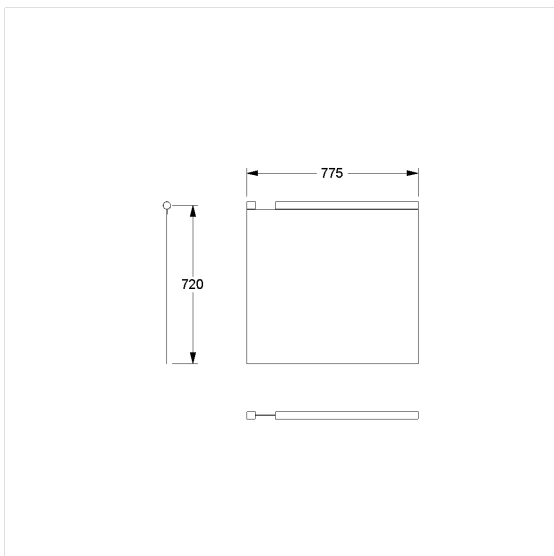

Care Shower guard rail

Article number: 0787013051

Product image

Technical specifications

Product group	1900
Product	Shower guard rail
Compatible for	for Inox Care and Nylon Care
Width	775 mm
Length	720 mm
Material	Polyester
Colour	available in the shower curtains colours

Technical drawing

Product description

- antibacterial and fungicidal
- for Inox Care and Nylon Care Lift-up support rails L= 850 and 900 mm
- washable at 40°C and suitable for disinfection up to 60°C
- quick drying and water repellent
- hemmed and with a sewn in coated lead band
- with velcro fastening
- available in following shower curtain colours:
 - colour 019 - white with structure
 - colour 051 - white with oval pattern
 - colour 052 - grey with oval pattern
 - colour 054 - white with diagonal stripes
 - colour 059 - white Trevira CS
- white made of Trevira CS material (059) additionally flame retardant according to DIN 4102, building material category B1,
- colour pattern available upon request
- upon request available in different lengths