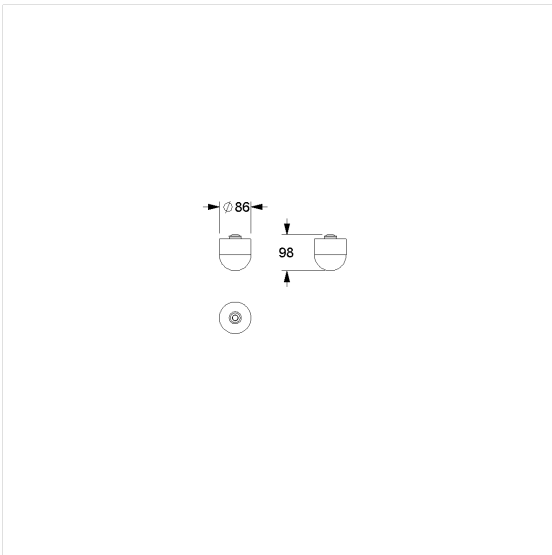

Care Solutions

Care Spare toilet brush head,
10 piece

Article number: 0300441000

Product image

Technical specifications

Product group	0700
Product	Spare toilet brush head, 10 piece
Length	86 mm
Width	86 mm
Height	98 mm
Diameter	86 mm
Material	polyamide
Colour	Colourless (000)

Technical drawing

Product description

- for Cavere Care and Nylon Care Toilet brush
- black brush head
- packing units of 10 pcs

000