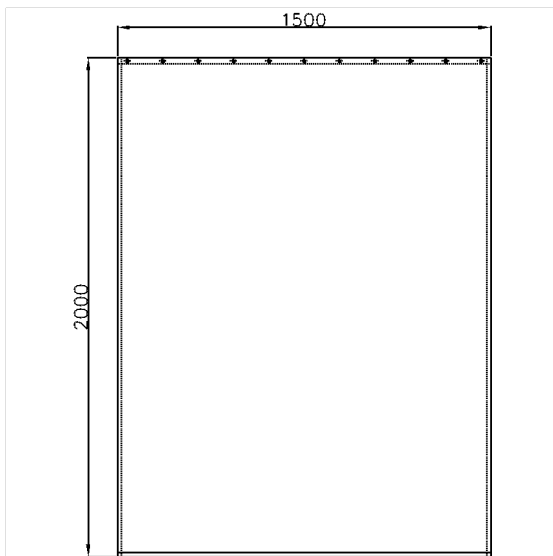

Technical drawing

Product description

- for Cavere Care Shower curtain rails
- antibacterial and fungicidal
- washable at 40°C and suitable for disinfection up to 60°C
- quick drying and water repellent
- with nickel-plated brass eyelets for curtain rings
- hemmed and with a sewn in coated lead band
- available in following shower curtain colours:
  - colour 019 - white with structure
  - colour 051 - white with oval pattern
  - colour 052 - grey with oval pattern
  - colour 054 - white with diagonal stripes
  - colour 059 - white Trevira CS
- white made of Trevira CS material (059) additionally flame retardant according to DIN 4102, building material category B1,
- colour pattern available upon request
- upon request available in different lengths

Antibac

019 051 052 054 059