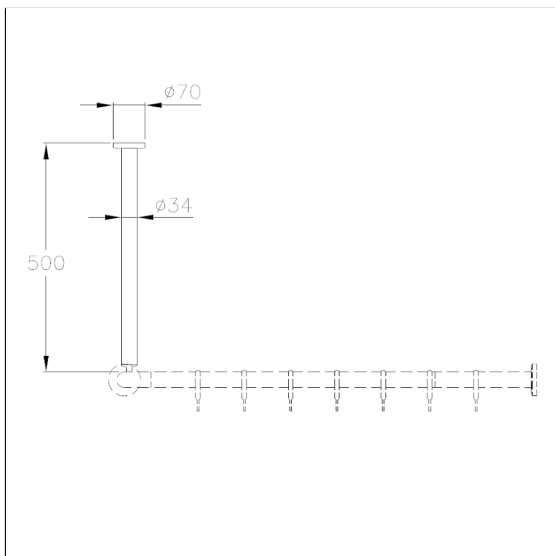

Nylon Care 300 Ceiling support

Article number: 0300341018

Product image

Technical specifications

Product group	0700
Product	Ceiling support
Length	500 mm
Material	polyamide
Surface	high gloss
Diameter	34 mm
Colour	available in nylon colours

Technical drawing

Product description

- Nylon Care - a well-trying and proven product family with a wide range of variants, three product series suiting many different requirements
- for Nylon Care 300 Shower curtain rails
- can be shortened (length)
- for fixing on connection thread of the shower curtain rail
- with plastic rose $\phi 70$ mm for concealed screw fixing and glass fiber reinforced plastic base
- In case of lightweight partition walls a backfill made of min. 20mm hardwood is needed
- expandable with ceiling support for suspended ceiling 0300348 / 0300349
- supplied with stainless steel Torx screw s ϕ 6 x 70 mm and plugs