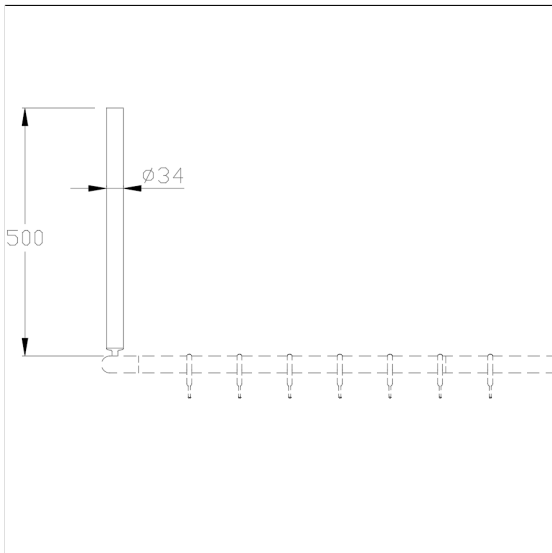

Care Solutions · Verso Care

Verso Care Ceiling support

Article number: 3500341018

Product image

Technical specifications

Product group	3800
Product	Ceiling support
Length	500 mm
Material	polyamide
Surface	high gloss
Diameter	34 mm
Colour	available in nylon colours

Technical drawing

Product description

- Nylon Care - a well-tried and proven product family with a wide range of variants, three product series suiting many different requirements
- for Verso Care shower curtain rails
- can be shortened (length)
- for fixing on connection thread of the shower curtain rail
- ceiling support with axial fixing screw
- In case of lightweight partition walls a backfill made of min. 20mm hardwood is needed
- Supplied with stair bolts and plugs