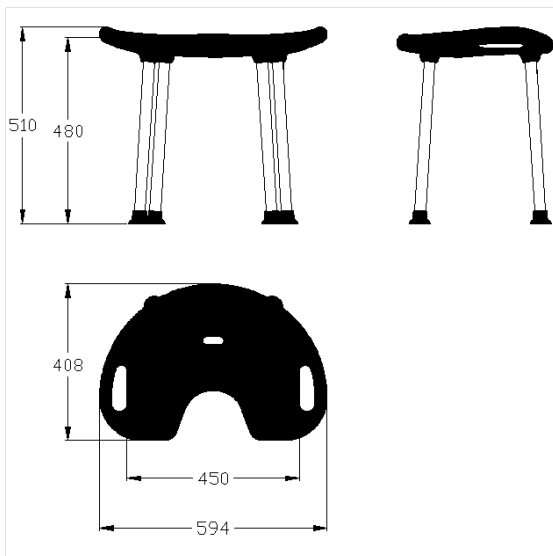

Product data sheet

Care Solutions · Nylon Care 300

NORMBAU

PASSION FOR CARE

Nylon Care 300 Stool,
with hygiene recess

Article number: 0300345019

Product image

Technical specifications

Product group	0700
Product	Stool, with hygiene recess
Length	590 mm
Height	90 mm
Width	520 mm
Material	stainless steel, material No. 1.4301 (A2, AISI 304), padded made of PUR integral foam
Surface	scratch-resistant powder coating
Colour	White (019), padded, colour black
Loading	max. 150 kgs

Technical drawing

Product description

- Nylon Care - a well-trying and proven product family with a wide range of variants, three product series suiting many different requirements
- with lateral openings for grip
- seat with drain slot
- with non-slip rubber buffers in the same colour of the seat pad