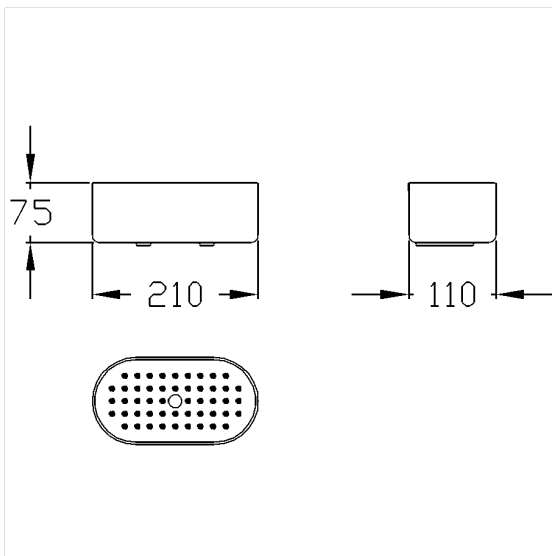

Care Solutions

Care Shower box,
for wall mounting

Article number: 0925360019

Product image

Technical specifications

Product group	0200
Product	Shower box, for wall mounting
Length	210 mm
Width	110 mm
Height	75 mm
Storage space	200 cm ²
Material	polyamide
Surface	high gloss
Colour	available in nylon colours

Technical drawing

Product description

- the shower box bottom has a structured non-slip surface as well as a drain hole
- is attached to the wall with adhesive dots