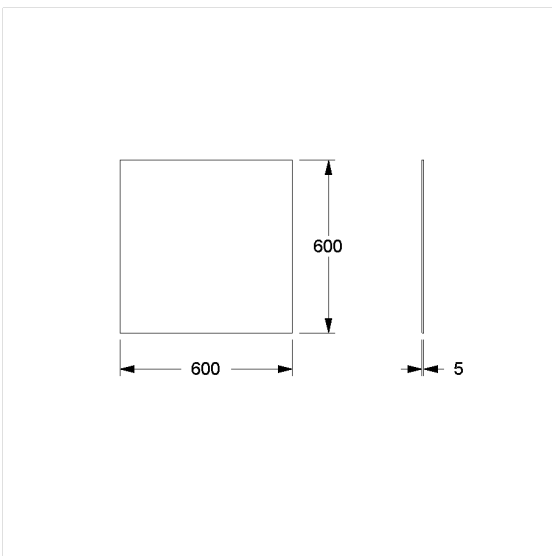

Care Mirror

Article number: 0514150000

Product image

Technical specifications

Product group	1500
Product	Mirror
Length	600 mm
Width	5 mm
Height	600 mm
Glass thickness	5 mm
Material	float glass, mirror made of crystal glass
Colour	Colourless (000)

Technical drawing

Product description

- square mirror with polished edges
- mirror holders for wall mounting must be ordered separately: Cavere Care - 7500200
Nylon Care - 0514010, optional with antibacterial protection 4514010