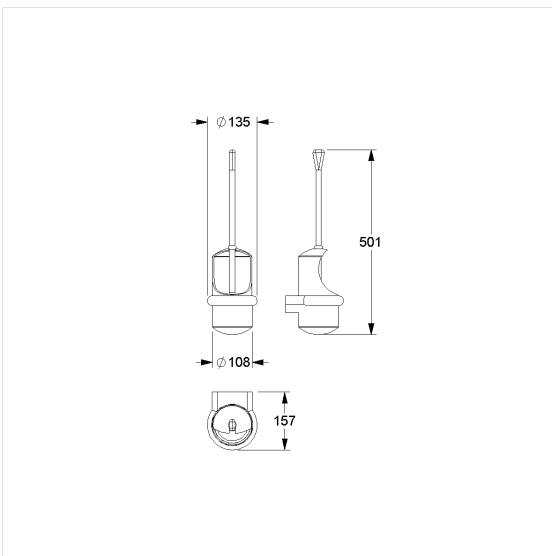

Care Solutions · Nylon Care Accessories

Nylon Care Toilet brush set

Article number: 0925400019

Product image

Technical specifications

Product group	0200
Product	Toilet brush set
Length	148 mm
Width	135 mm
Height	520 mm
Material	polyamide
Surface	high gloss
Colour	available in nylon colours

Technical drawing

Product description

- Nylon Care - a well-trying and proven product family with a wide range of variants, three product series suiting many different requirements
- centered brush position
- toilet brush holder removable for cleaning
- with additional recess for disinfectant
- toilet brush holder rotatable
- long brush handle with ergonomic grip
- with removable black brush head Ø 86 mm
- for wall mounting
- concealed screw fixing
- supplied with fixing material