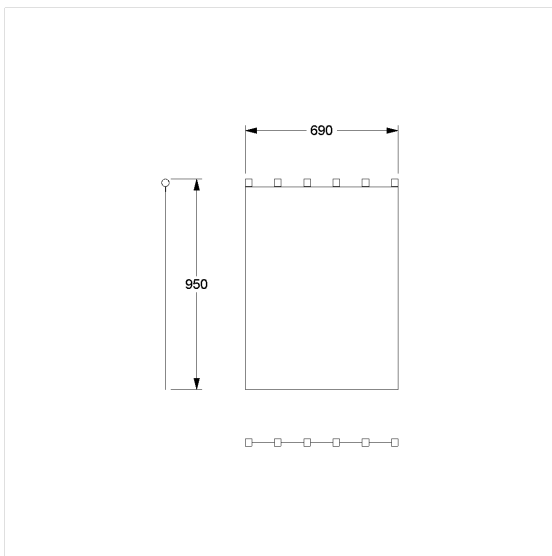

Care Solutions

Care Shower guard rail

Article number: 0300972051

Product image

Technical specifications

Product group	1900
Product	Shower guard rail
Width	950 mm
Length	690 mm
Material	Polyester
Colour	available in the shower curtains colours

Technical drawing

Product description

- antibacterial and fungicidal
- for Nylon Care 300 shower guard rail
- washable at 40°C and suitable for disinfection up to 60°C
- quick drying and water repellent
- hemmed and with a sewn in coated lead band
- with velcro fastening
- available in following shower curtain colours:
 - 019 - White with structure
 - 051 - White with oval pattern
 - 052 - Grey with oval pattern
 - 054 - White with diagonal stripes
 - 059 - White Trevira CS
- white made of Trevira CS material (059) additionally flame retardant according to DIN 4102, building material category B1,
- colour pattern available upon request
- upon request available in different lengths