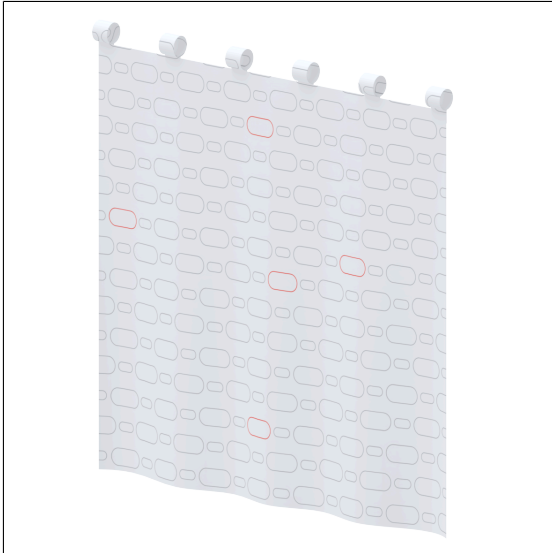

Care Solutions

Care Shower guard rail

Article number: 0300972051

Product image

Technical specifications

Product group	1900
Product	Shower guard rail
Width	950 mm
Length	690 mm
Material	Polyester
Colour	available in the shower curtains colours

Technical drawing

Product description

- antibacterial and fungicidal
- for Nylon Care 300 shower guard rail
- washable at 40°C and suitable for disinfection up to 60°C
- quick drying and water repellent
- hemmed and with a sewn in coated lead band
- with velcro fastening
- available in following shower curtain colours:
 - 019 - White with structure
 - 051 - White with oval pattern
 - 052 - Grey with oval pattern
 - 054 - White with diagonal stripes
 - 059 - White Trevira CS
- white made of Trevira CS material (059) additionally flame retardant according to DIN 4102, building material category B1,
- colour pattern available upon request
- upon request available in different lengths