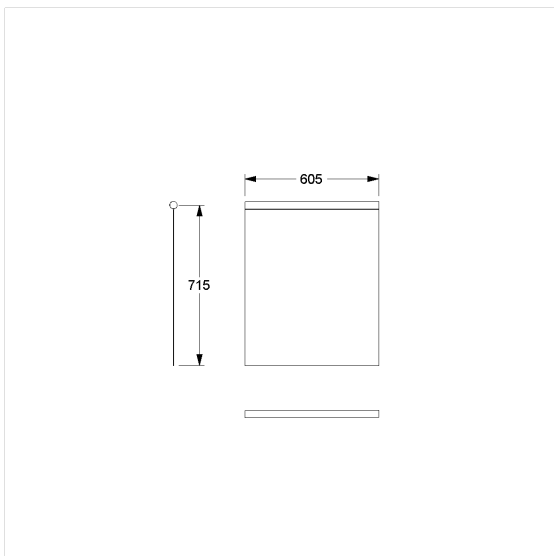

Care Solutions

Care Shower guard rail

Article number: 0787051052

Product image

Technical specifications

Product group	1900
Product	Shower guard rail
Width	715 mm
Length	605 mm
Material	Polyester
Colour	available in the shower curtains colours

Technical drawing

Product description

- antibacterial and fungicidal
- for Cavere Care Lift-up support rail L=850mm
- washable at 40°C and suitable for disinfection up to 60°C
- quick drying and water repellent
- hemmed and with a sewn in coated lead band
- with velcro fastening
- available in following shower curtain colours:
 - 019 - White with structure
 - 051 - White with oval pattern
 - 052 - Grey with oval pattern
 - 054 - White with diagonal stripes
 - 059 - White Trevira CS
- white made of Trevira CS material (059) additionally flame retardant according to DIN 4102, building material category B1,
- colour pattern available upon request
- upon request available in different lengths