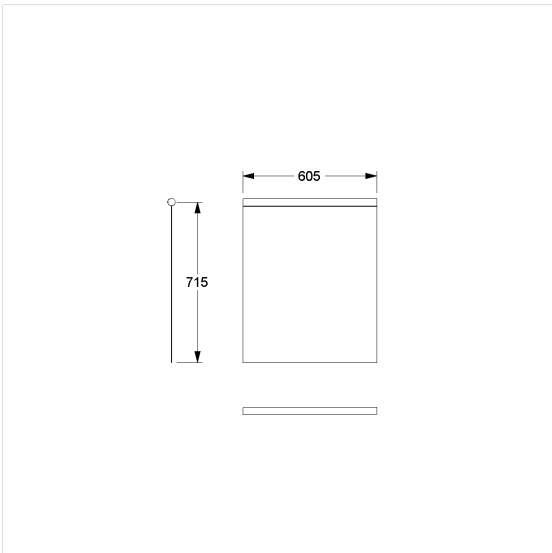

Care Shower guard rail

Article number: 0787051052

**NORMBAU**

PASSION FOR CARE

### Technical specifications

Product group	1900
Product	Shower guard rail
Compatible for	for Cavere Care
Width	715 mm
Length	605 mm
Material	Polyester
Colour	available in the shower curtains colours

### Product description

- antibacterial and fungicidal
- for Cavere Care Lift-up support rail L=850mm
- washable at 40°C and suitable for disinfection up to 60°C
- quick drying and water repellent
- hemmed and with a sewn in coated lead band
- with velcro fastening
- available in following shower curtain colours:
  - colour 019 - white with structure
  - colour 051 - white with oval pattern
  - colour 052 - grey with oval pattern
  - colour 054 - white with diagonal stripes
  - colour 059 - white Trevira CS
- white made of Trevira CS material (059) additionally flame retardant according to DIN 4102, building material category B1,
- colour pattern available upon request
- upon request available in different lengths