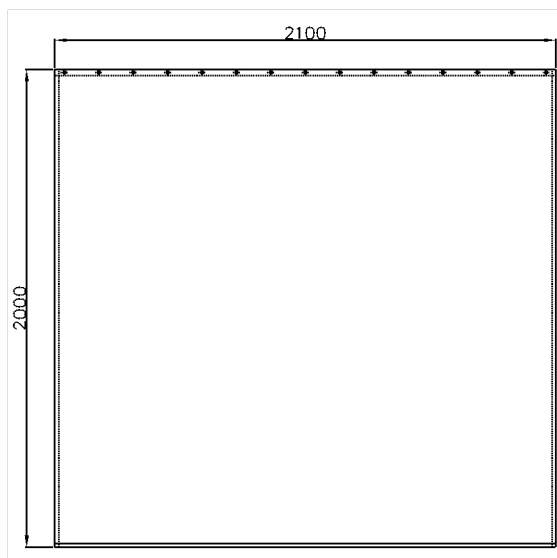

Care Shower curtain

Article number: 0787340019

Product image

Technical specifications

Product group	1900
Product	Shower curtain
Width	2100 mm
Length	1 mm
Material	Polyester
Surface	structured
Colour	available in the shower curtains colours

Technical drawing

Product description

- for Cavere Care Shower curtain rails
- antibacterial and fungicidal
- washable at 40°C and suitable for disinfection up to 60°C
- quick drying and water repellent
- with nickel-plated brass eyelets for curtain rings
- hemmed and with a sewn in coated lead band
- available in following shower curtain colours:
 - colour 019 - white with structure
 - colour 051 - white with oval pattern
 - colour 052 - grey with oval pattern
 - colour 054 - white with diagonal stripes
 - colour 059 - white Trevira CS
- white made of Trevira CS material (059) additionally flame retardant according to DIN 4102, building material category B1,
- colour pattern available upon request
- upon request available in different lengths