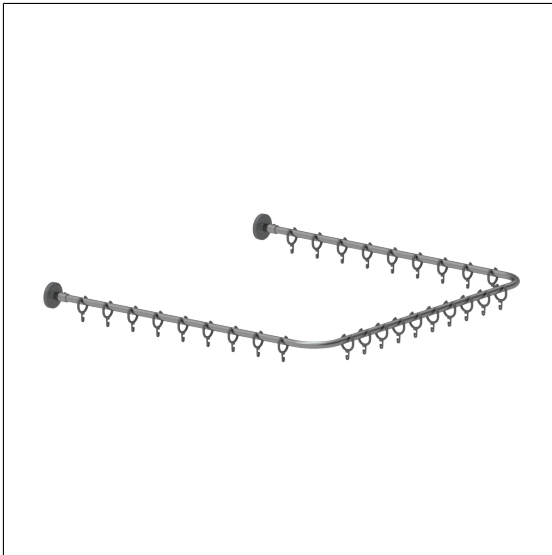

## Care Solutions · Special Care PSY

Special Care PSY Shower curtain rail,  
with curtain rings

Article number: 2088220009

### Product image

### Technical specifications

Product group	2010
Product	Shower curtain rail, with curtain rings
Form	U-shaped
Fixing type	rosettes mounting
Axle dimension a1	900 mm
Axle dimension a2	900 mm
Material	stainless steel, material No. 1.4301 (A2, AISI 304), curtain rings made of polyamide
Surface	brushed finish
Diameter	20 mm
Colour	Stainless steel (009)
Loading	max. 30 kgs

### Product description

- Special Care PSY used to reduce the risk of suicide
- release function activated before reaching the load of 30kg
- Reusable by clipping on
- can be shortened (length)
- with two connection threads for ceiling supports, ceiling supports have to be ordered separately
- Nylon curtain rings corresponding to colour tone of the shower curtain
- with split plastic rose  $\varnothing$  70mm, colour dark grey (018) for concealed screw fixing
- In case of lightweight partition walls a backfill made of min. 20mm hardwood is needed
- expandable with Care shower curtains
- for the use of rose gaskets 0300901/0300910 geeignet
- CE-certified
- supplied with stainless steel Torx screw  $s\varnothing$  6 x 70 mm and plugs
- upon request available in different lengths