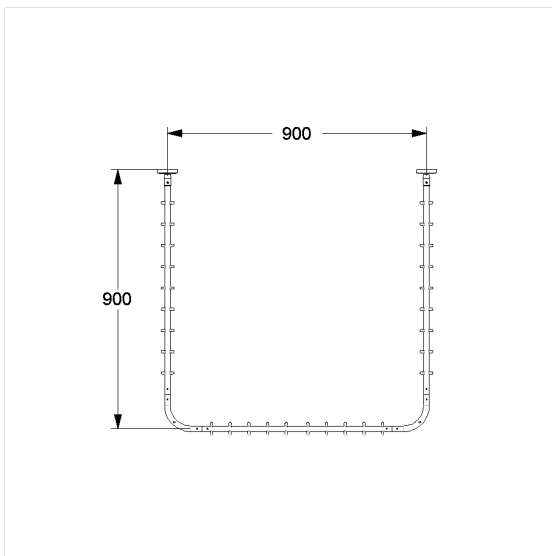

Technical drawing

Product description

- Special Care PSY used to reduce the risk of suicide
- release function activated before reaching the load of 30kg
- Reusable by clipping on
- can be shortened (length)
- with two connection threads for ceiling supports, ceiling supports have to be ordered separately
- Nylon curtain rings corresponding to colour tone of the shower curtain
- with split plastic rose $\varnothing$ 70mm, colour dark grey (018) for concealed screw fixing
- In case of lightweight partition walls a backfill made of min. 20mm hardwood is needed
- expandable with Care shower curtains
- for the use of rose gaskets 0300901/0300910 geeignet
- CE-certified
- supplied with stainless steel Torx screw $s\varnothing$ 6 x 70 mm and plugs
- upon request available in different lengths

009