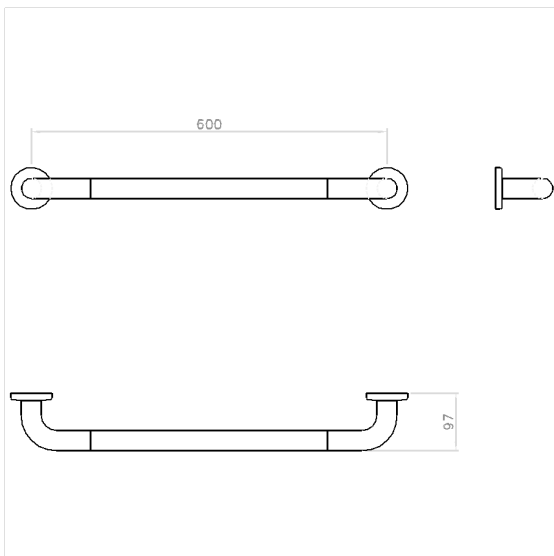

Care Solutions · Nylon Care Accessories

Nylon Care Towel rail

Article number: 0444220019

Product image

Technical specifications

Product group	1500
Product	Towel rail
Length	670 mm
Width	97 mm
Height	70 mm
Diameter	34 mm
Material	polyamide
Surface	high gloss
Colour	available in nylon colours

Technical drawing

Product description

- Nylon Care - a well-trying and proven product family with a wide range of variants, three product series suiting many different requirements
- for hanging towels
- with non-corrosive steel core throughout
- with plastic rose \varnothing 70mm for concealed screw fixing
- supplied with fixing material