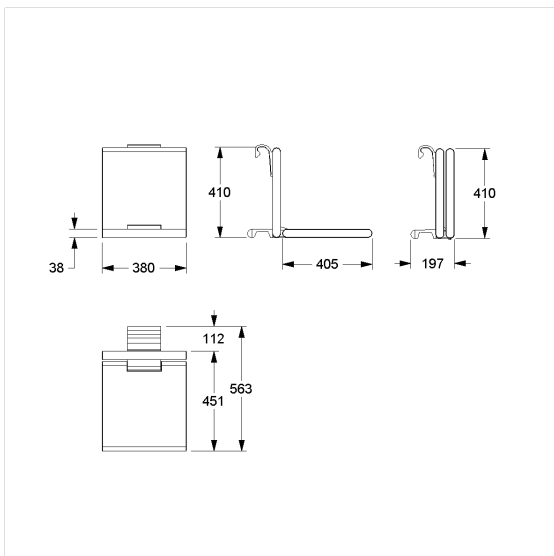

Care Solutions · Cavere Care Chrome

Cavere Care Chrome Hanging seat

Article number: 9847380395

Product image

Technical specifications

Product group	7000
Product	Hanging seat
Length	450 mm
Height	406 mm
Width	563 mm
Material	aluminium, padded made of PUR integral foam
Surface	chrome finish
Colour	available in colours Chrome white (392) and Chrome metallic anthracite (395), padded colour anthracite
Loading	max. 150 kgs

Technical drawing

Product description

- Cavere Care as an award-winning product family with excellent design for all requirements
- for hanging in Cavere Care Chrome Shower handrails
- with adjustable brake
- locked in place in vertical position
- Pad with non-corrosive metal core throughout,
- retrofittable with armrest 7843100