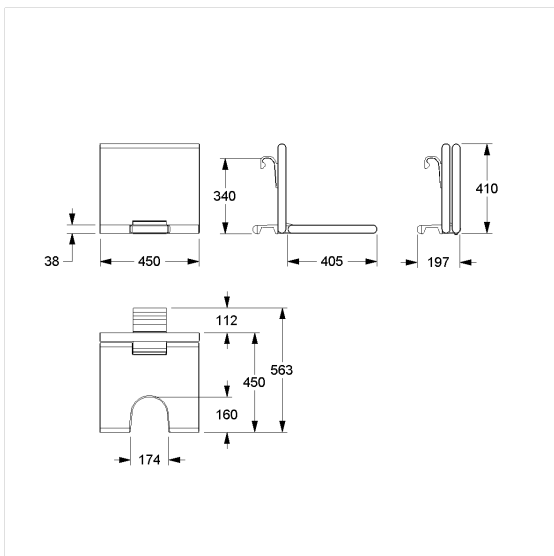

Care Solutions · Cavere Care

Cavere Care Hanging seat,
with hygiene recess

Article number: 7847456095

Product image

Technical specifications

Product group	7000
Product	Hanging seat, with hygiene recess
Length	450 mm
Height	406 mm
Width	563 mm
Material	aluminium, padded made of PUR integral foam
Surface	scratch-resistant powder coating with antibacterial protection (except 091 Carbon black)
Colour	available in Cavere colours, padded colour anthracite
Loading	max. 150 kgs

Technical drawing

Product description

- Cavere Care as an award-winning product family with excellent design for all requirements
- for hanging in Cavere Care Shower handrails
- with adjustable brake
- locked in place in vertical position
- Pad with non-corrosive metal core throughout,
- for top edge of shower handrail 770-800mm
- retrofittable with armrest 7843100