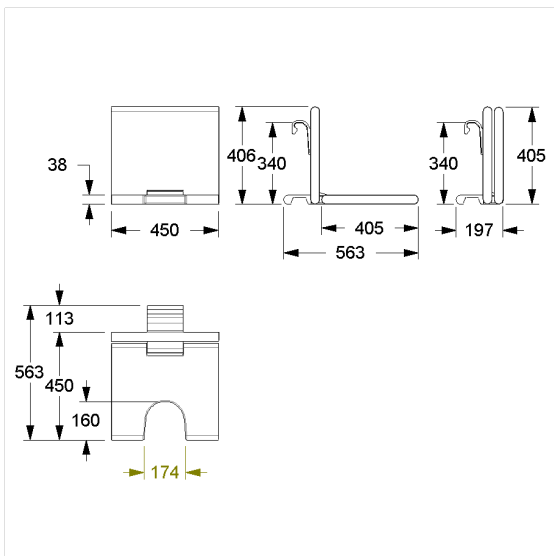

Care Solutions · Cavere Care

Cavere Care Hanging seat,
with hygiene recess

Article number: 7847456095

Product image

Technical specifications

Product group	7000
Product	Hanging seat, with hygiene recess
Length	450 mm
Height	406 mm
Width	563 mm
Material	aluminium, padded made of PUR integral foam
Surface	scratch-resistant powder coating with antibacterial protection (except 091 Carbon black)
Colour	available in Cavere colours, padded, colour black
Loading	max. 150 kgs

Technical drawing

Product description

- Cavere Care as an award-winning product family with excellent design for all requirements
- for hanging in Cavere Care Shower handrails
- Pad with non-corrosive metal core throughout,
- with adjustable brake
- locked in place in vertical position
- for top edge of shower handrail 770-800mm
- retrofittable with armrest 7843100