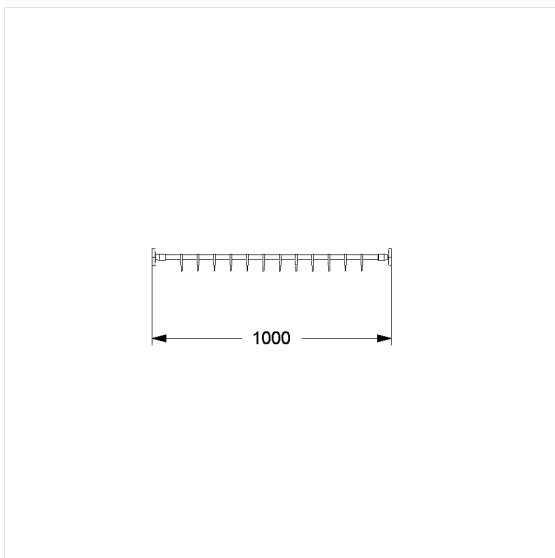

Technical drawing

Product description

- Special Care PSY used to reduce the risk of suicide
- release function activated before reaching the load of 30kg
- Reusable by clipping on
- can be shortened (length)
- Connection thread for ceiling support available upon request
- Nylon curtain rings corresponding to colour tone of the shower curtain
- with split plastic rose $\varnothing$ 70mm, colour dark grey (018) for concealed screw fixing
- In case of lightweight partition walls a backfill made of min. 20mm hardwood is needed
- expandable with Care shower curtains
- for the use of rose gaskets 0300901/0300910 geeignet
- CE-certified
- supplied with stainless steel Torx screw $s\varnothing$ 6 x 70 mm and plugs
- upon request available in different lengths

009