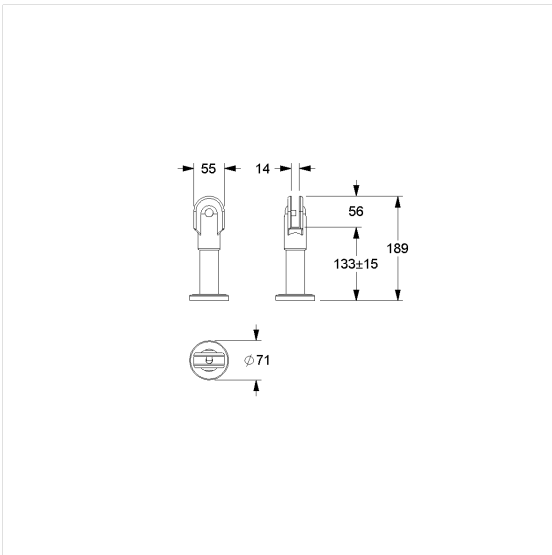

Care Solutions · Nylon Partition solutions

Nylon Support foot,
without floor anchor

Article number: 0289020018

Product image

Technical specifications

Product group	2600
Product	Support foot, without floor anchor
Short name	NY.STF 95.0
Length	70 mm
Width	70 mm
Height	205 mm
Material	polyamide
Surface	high gloss
Colour	available in nylon colours

Technical drawing

Product description

- Design partition solutions for doors and partitions made of HPL board material
- for panel thickness 13 mm, can also be used for panel thickness 10 mm with spacer 0289620
- consisting of plate holding part, tube, rosette top \varnothing 70 mm and base
- height adjustable +/- 15 mm
- Supplied with threaded bush, a cap and a 5 x 20mm screw for panel fixing
- The mounting set for floor mounting must be ordered separately
- Support foot without tube is also suitable as an installation aid, the height of the partition wall panels can be adjusted effortlessly