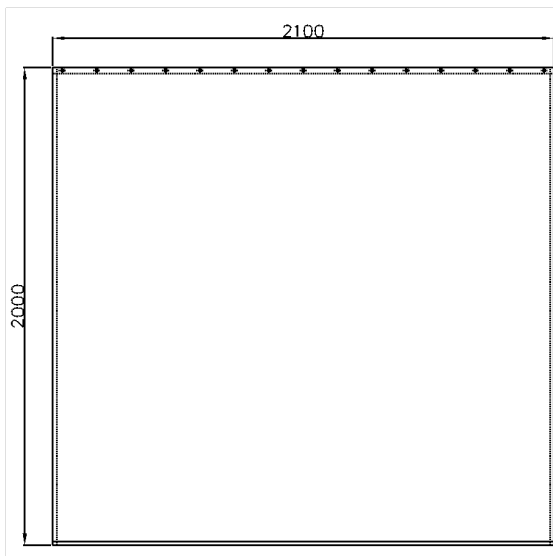

Care Shower curtain

Article number: 0787340054

Product image

Technical specifications

Product group	1900
Product	Shower curtain
Width	2100 mm
Length	1 m
Material	Polyester
Colour	available in the shower curtains colours

Technical drawing

Product description

- for Cavere Care Shower curtain rails
- antibacterial and fungicidal
- washable at 40°C and suitable for disinfection up to 60°C
- quick drying and water repellent
- with nickel-plated brass eyelets for curtain rings
- hemmed and with a sewn in coated lead band
- available in following shower curtain colours:
 - colour 019 - white with structure
 - colour 051 - white with oval pattern
 - colour 052 - grey with oval pattern
 - colour 054 - white with diagonal stripes
 - colour 059 - white Trevira CS
- white made of Trevira CS material (059) additionally flame retardant according to DIN 4102, building material category B1,
- colour pattern available upon request
- upon request available in different lengths