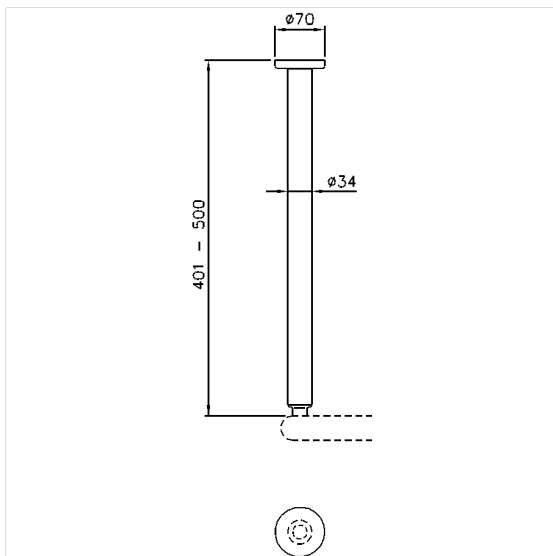

Care Solutions · Nylon Care 400

Nylon Care 400 Ceiling support

Article number: 0781120018

Product image

Technical specifications

Product group	1500
Product	Ceiling support
Length	401 - 500 mm
Material	polyamide
Surface	high gloss
Diameter	34 mm
Colour	available in nylon colours

Technical drawing

Product description

- Nylon Care - a well-ried and proven product family with a wide range of variants, three product series suiting many different requirements
- for Nylon Care 400 Shower curtain rails
- can be shortened (length)
- for fixing on connection thread of the shower curtain rail
- with plastic rose $\varnothing 70$ mm for concealed screw fixing and glass fiber reinforced plastic base
- In case of lightweight partition walls a backfill made of min. 20mm hardwood is needed
- expandable with ceiling support for suspended ceiling 0300348 / 0300349
- supplied with stainless steel Torx screw s \varnothing 6 x 70 mm and plugs