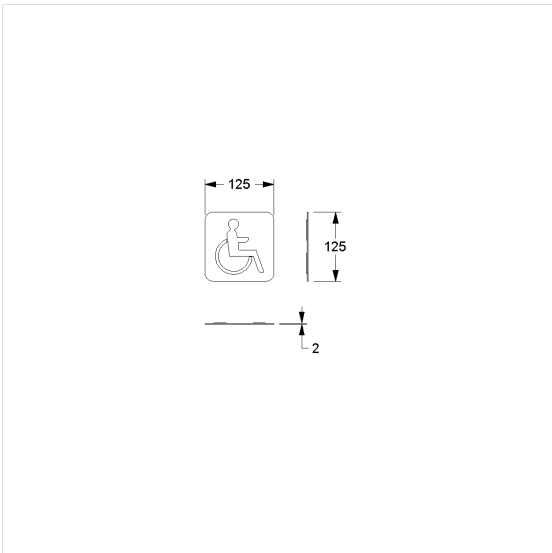

Care Solutions · Inox Care Accessories

Inox Care Symbol,
Barrefree

Article number: 2510040009

Product image

Technical specifications

Product group	5600
Product	Symbol, Barrefree
Length	125 mm
Width	125 mm
Height	2 mm
Material	stainless steel, material No. 1.4301 (A2, AISI 304)
Surface	brushed finish
Colour	Stainless steel (009)

Technical drawing

Product description

- Inox Care as a robust and timeless classic with bacteriostatic properties
- for marking sanitary rooms
- with black abrasion resistant print
- is attached to the wall with adhesive dots