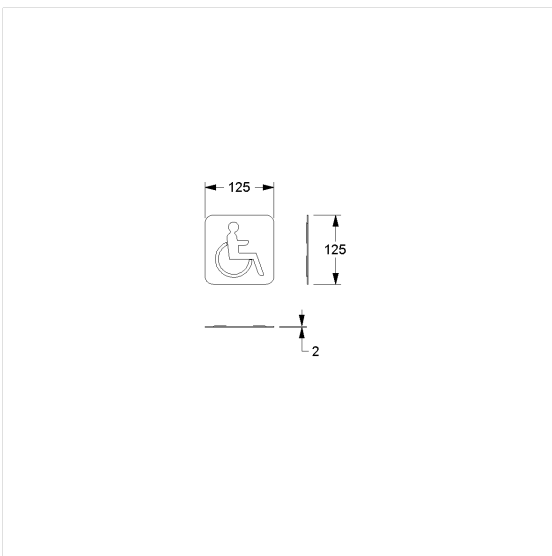

Technical drawing

Product description

- Inox Care as a robust and timeless classic with bacteriostatic properties
- for marking sanitary rooms
- with black abrasion resistant print
- is attached to the wall with adhesive dots

009