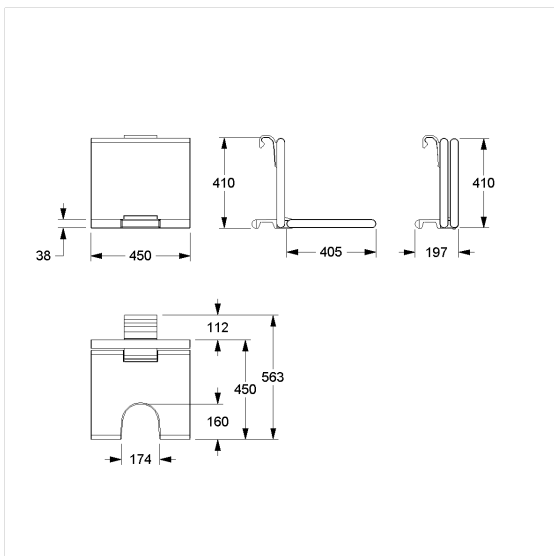

Care Solutions · Cavere Care Chrome

Cavere Care Chrome Hanging seat,
with hygiene recess

Article number: 9847455395

Product image

Technical specifications

Product group	7000
Product	Hanging seat, with hygiene recess
Length	450 mm
Height	420 mm
Width	563 mm
Material	aluminium, padded made of PUR integral foam
Surface	chrome finish
Colour	available in colours Chrome white (392) and Chrome metallic anthracite (395), padded colour anthracite
Loading	max. 150 kgs

Technical drawing

Product description

- Cavere Care as an award-winning product family with excellent design for all requirements
- for hanging in Cavere Care Chrome Shower handrails
- with adjustable brake
- locked in place in vertical position
- Pad with non-corrosive metal core throughout,
- retrofittable with armrest 7843100