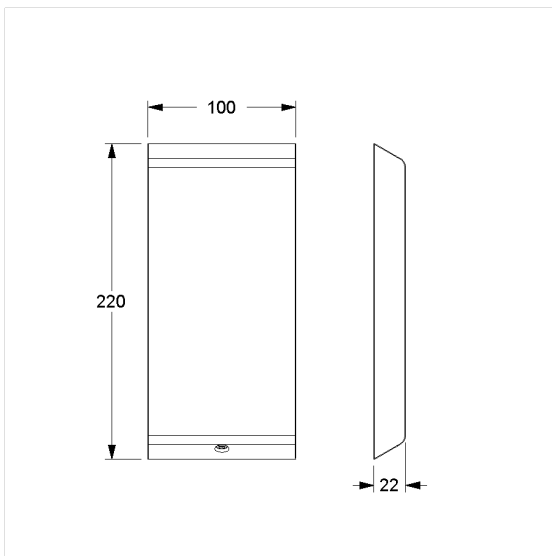

Technical drawing

Product description

- Cavere Care as an award-winning product family with excellent design for all requirements
- base plate concealed by cover plate blind
- Preparation for later easy replacement of the cover plate blind with lift-up support rails vario, Wall-support handles vario and Lift-up shower seat vario
- not suitable for lift-up support rails with E-Button vario, connection covered with mounting plate
- Fixing set has to be determined according to conditions on site, is to be ordered separately

Antibac Vario

091 092 093 095 096 150 151