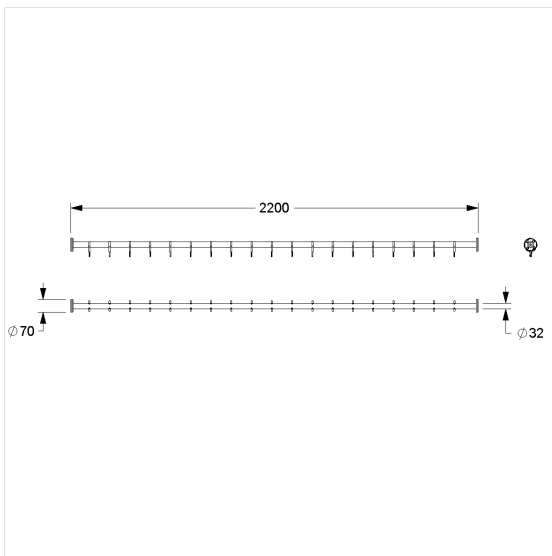

Care Solutions · Inox Care

Inox Care Shower curtain rail,
with curtain rings

Article number: 2065240009

Product image

Technical specifications

Product group	5600
Product	Shower curtain rail, with curtain rings
Form	I-shaped
Fixing type	rosettes mounting
Length	2200 mm
Material	stainless steel, material No. 1.4301 (A2, AISI 304), curtain rings made of polyamide
Surface	brushed finish
Diameter	32 mm
Colour	Stainless steel (009)

Technical drawing

Product description

- Inox Care as a robust and timeless classic with bacteriostatic properties
- can be shortened (length)
- Connection thread for ceiling support available upon request
- Nylon curtain rings in dark grey (018)
- with stainless steel roses \varnothing 70mm for concealed screw fixing
- In case of lightweight partition walls a backfill made of min. 20mm hardwood is needed
- expandable with Care shower curtains
- for the use of rose gaskets 2053601/2053610 geeignet
- supplied with stainless steel Torx screw $s\varnothing$ 6 x 70 mm and plugs
- upon request available in different lengths