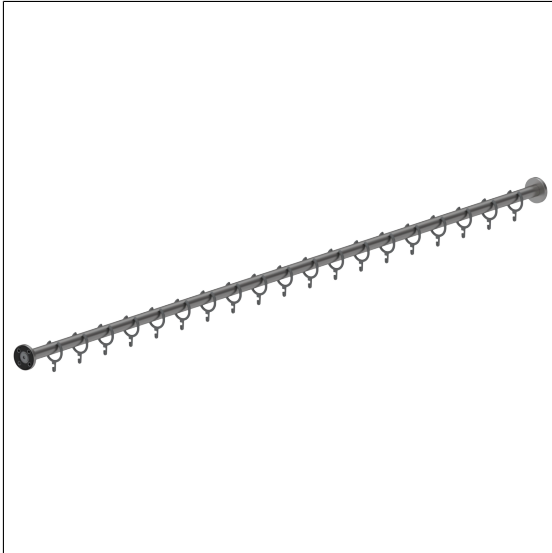

Care Solutions · Inox Care

Inox Care Shower curtain rail,
with curtain rings

Article number: 2065240009

Product image

Technical specifications

Product group	5600
Product	Shower curtain rail, with curtain rings
Form	I-shaped
Fixing type	rosettes mounting
Length	2200 mm
Material	stainless steel, material No. 1.4301 (A2, AISI 304), curtain rings made of polyamide
Surface	brushed finish
Diameter	32 mm
Colour	Stainless steel (009)

Technical drawing

Product description

- Inox Care as a robust and timeless classic with bacteriostatic properties
- can be shortened (length)
- Connection thread for ceiling support available upon request
- Nylon curtain rings in dark grey (018)
- with stainless steel roses \varnothing 70mm for concealed screw fixing
- In case of lightweight partition walls a backfill made of min. 20mm hardwood is needed
- expandable with Care shower curtains
- for the use of rose gaskets 2053601/2053610 geeignet
- supplied with stainless steel Torx screw $s\varnothing$ 6 x 70 mm and plugs
- upon request available in different lengths