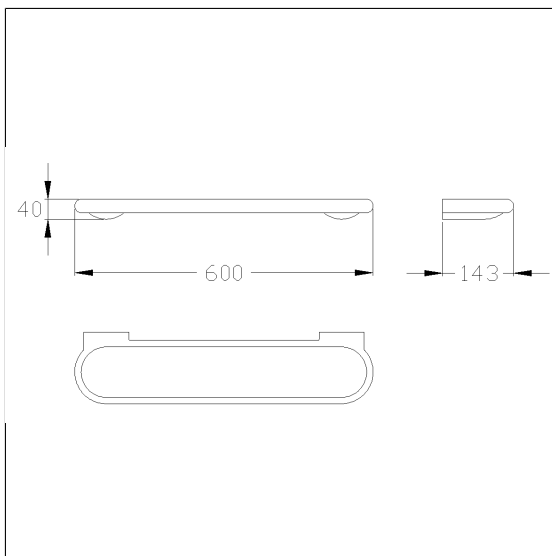

Technical drawing

Product description

- Nylon Care - a well-trying and proven product family with a wide range of variants, three product series suiting many different requirements
- Removable for cleaning
- for wall mounting
- concealed screw fixing
- supplied with fixing material