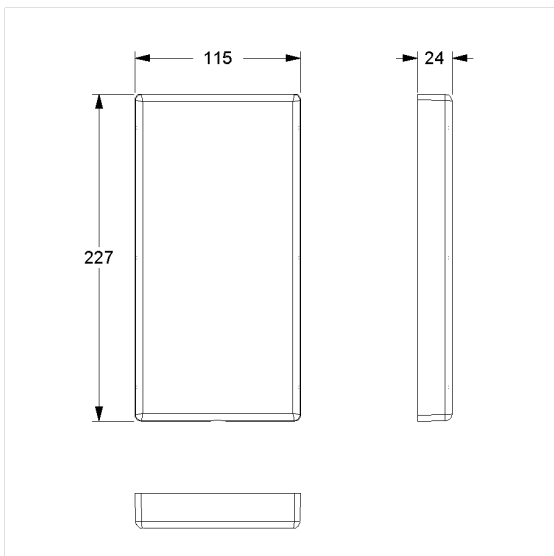

Technical drawing

Product description

- Nylon Care - a well-trying and proven product family with a wide range of variants, three product series suiting many different requirements
- base plate concealed by cover plate blind
- Preparation for later easy replacement of the cover plate blind with lift-up support rails vario, Wall-support handles vario and Lift-up shower seat vario
- not suitable for lift-up support rails with E-Button vario, connection covered with mounting plate
- Fixing set has to be determined according to conditions on site, is to be ordered separately

Vario