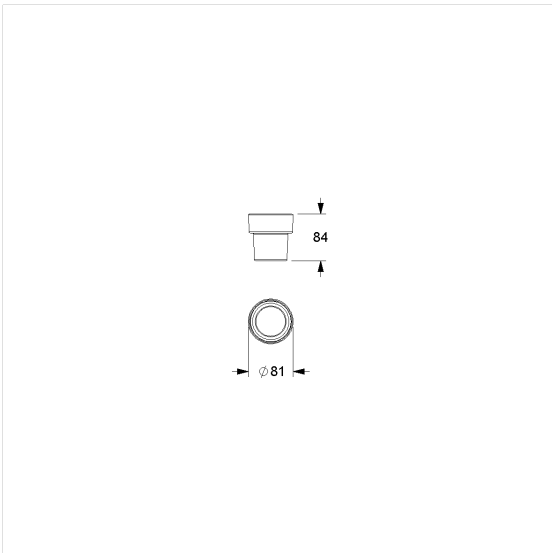

Technical drawing

Product description

- Cavere Care as an award-winning product family with excellent design for all requirements
- for Cavere Care Glass holder and Cavere FlexGlass holder

Antibac

000