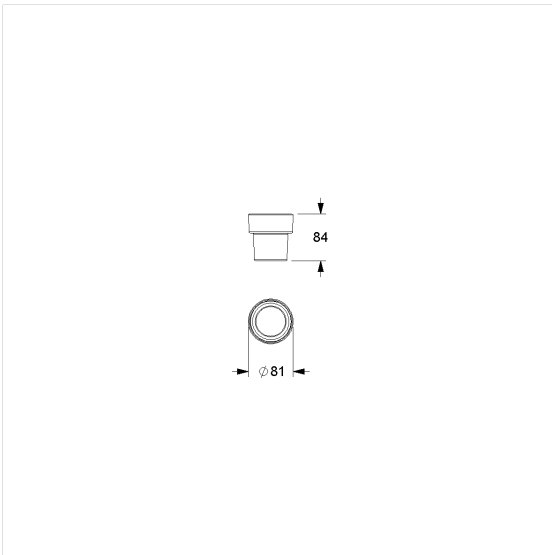

Technical drawing

Product description

- Cavere Care as an award-winning product family with excellent design for all requirements
- for Cavere Care Glass holder and Cavere FlexGlass holder

Antibac

000