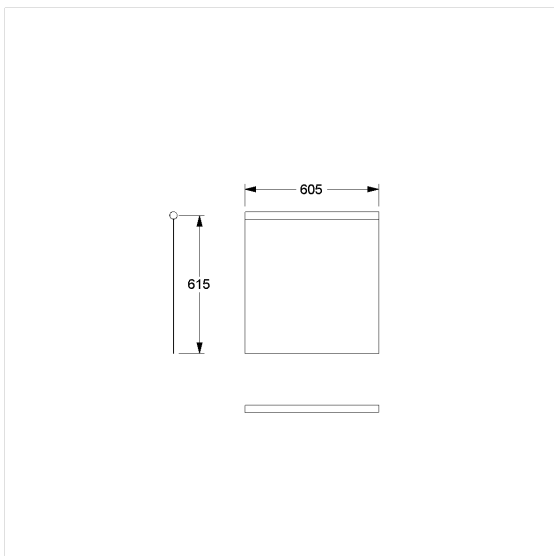

Care Shower guard rail

Article number: 0787056059

Product image

Technical specifications

Product group	1900
Product	Shower guard rail
Width	605 mm
Length	615 mm
Material	fabric
Colour	available in the shower curtains colours

Technical drawing

Product description

- fungicidal
- for Cavere Care Lift-up support rail L=850mm
- washable at 40°C and suitable for disinfection up to 60°C
- quick drying and water repellent
- hemmed and with a sewn in coated lead band
- with velcro fastening
- available in following shower curtain colours:
 - 019 - White with structure
 - 051 - White with oval pattern
 - 052 - Grey with oval pattern
 - 054 - White with diagonal stripes
 - 059 - White Trevira CS
- white made of Trevira CS material (059) additionally flame retardant according to DIN 4102, building material category B1,
- colour pattern available upon request
- upon request available in different lengths