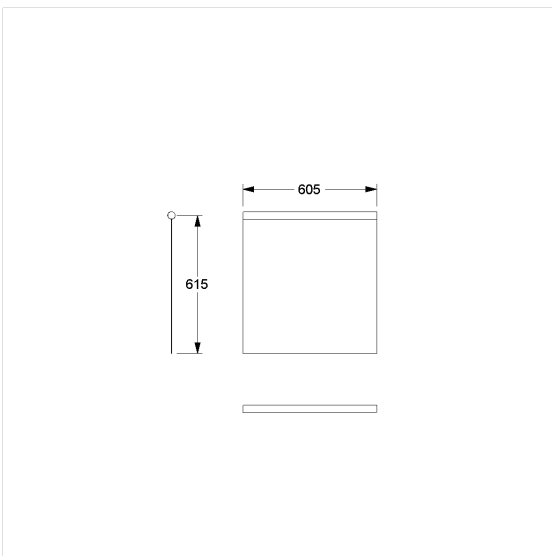

Care Shower guard rail

Article number: 0787056059

Product image

Technical specifications

Product group	1900
Product	Shower guard rail
Compatible for	for Cavere Care
Width	605 mm
Length	615 mm
Material	fabric
Colour	available in the shower curtains colours

Technical drawing

Product description

- fungicidal
- for Cavere Care Lift-up support rail L=850mm
- washable at 40°C and suitable for disinfection up to 60°C
- quick drying and water repellent
- hemmed and with a sewn in coated lead band
- available in following shower curtain colours:
 - 019 - White with structure
 - 051 - White with oval pattern
 - 052 - Grey with oval pattern
 - 054 - White with diagonal stripes
 - 059 - White Trevira CS
- white made of Trevira CS material (059) additionally flame retardant according to DIN 4102, building material category B1,
- with velcro fastening
- colour pattern available upon request
- upon request available in different lengths