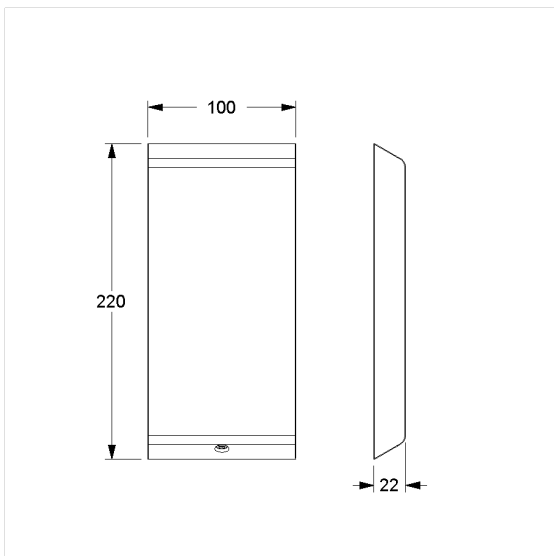

Technical drawing

Product description

- Cavere Care as an award-winning product family with excellent design for all requirements
- base plate concealed by cover plate blind
- with notch for the cable
- Preparation for later easy replacement of the cover plate blind with lift-up support rails with E-button vario, connection covered with mounting plate
- Fixing set has to be determined according to conditions on site, is to be ordered separately

Antibac Vario

091 092 093 095 096