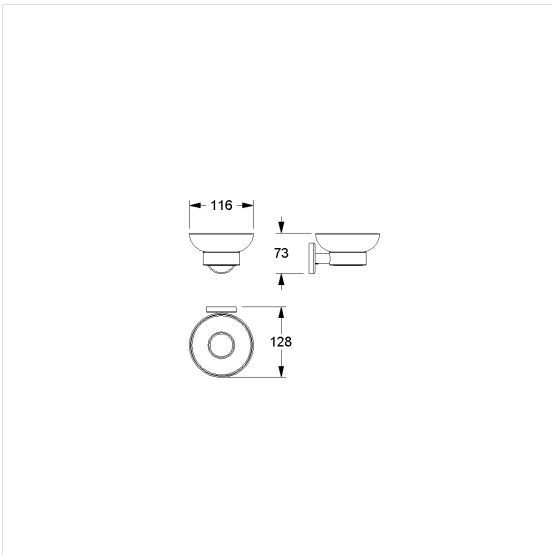

Care Solutions · Inox Care Accessories

Inox Care Soap dish

Article number: 2290001009

Product image

Technical specifications

Product group	5600
Product	Soap dish
Length	185 mm
Width	175 mm
Height	60 mm
Material	stainless steel, material No. 1.4301 (A2, AISI 304), Glass shelf
Surface	brushed finish, Satinised glass
Colour	Stainless steel (009)

Technical drawing

Product description

- Inox Care as a robust and timeless classic with bacteriostatic properties
- tray can be removed for cleaning
- plastic damping ring
- for wall mounting
- with stainless steel roses \varnothing 55mm for concealed screw fixing
- concealed screw fixing
- supplied with fixing material