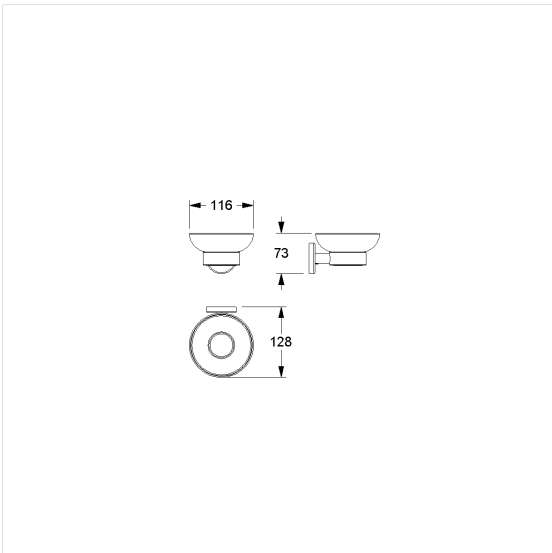

Care Solutions · Inox Care Accessories

Inox Care Soap dish

Article number: 2290001009

Product image

Technical specifications

Product group	5600
Product	Soap dish
Length	185 mm
Width	175 mm
Height	60 mm
Material	stainless steel, material No. 1.4301 (A2, AISI 304), Glass shelf
Surface	brushed finish, Satinised glass
Colour	Stainless steel (009)

Technical drawing

Product description

- Inox Care as a robust and timeless classic with bacteriostatic properties
- tray can be removed for cleaning
- plastic damping ring
- for wall mounting
- with stainless steel roses \varnothing 55mm for concealed screw fixing
- concealed screw fixing
- supplied with fixing material