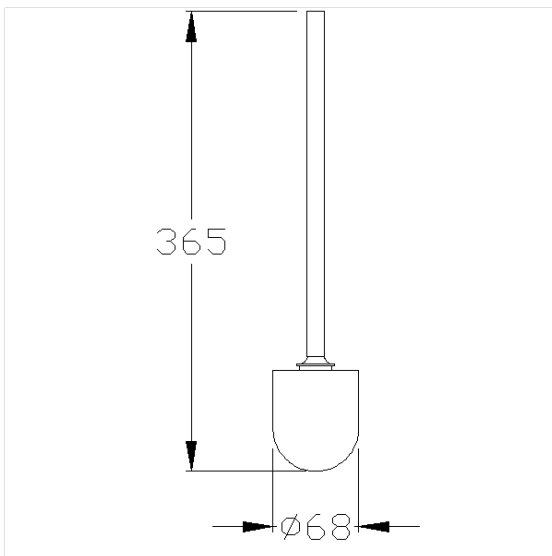

Care Solutions · Cavere Care Chrome Accessories

Cavere Care Chrome Spare toilet brush

Article number: 9425450300

Product image

Technical specifications

Product group	7030
Product	Spare toilet brush
Length	365 mm
Width	65 mm
Height	65 mm
Material	Metal
Surface	chrome finish
Colour	Cavere Chrome (300)

Technical drawing

Product description

- Cavere Care as an award-winning product family with excellent design for all requirements
- for Cavere Care Chrome Toilet brush
- with removable black brush head Ø 68 mm