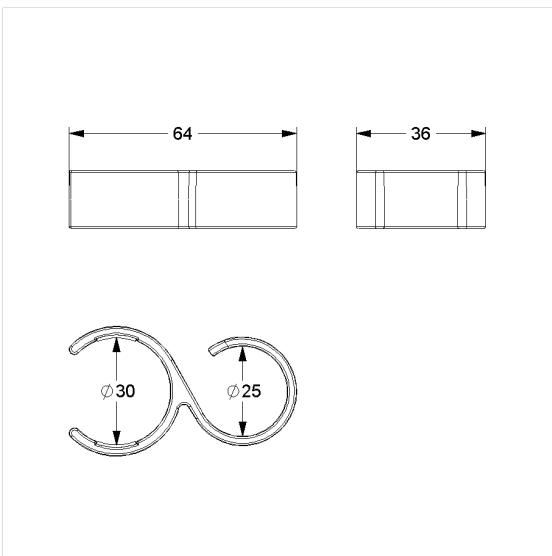

## Care Solutions · Nylon Care Accessories

Nylon Care Hook / Shower hose guide,  
retrofittable

Article number: 0925391067

### Technical specifications

Product group	1500
Product	Hook / Shower hose guide, retrofittable
Length	65 mm
Width	35 mm
Height	15 mm
Material	polyamide
Surface	high gloss
Colour	available in nylon colours

### Product description

- Nylon Care - a well-tried and proven product family with a wide range of variants, three product series suiting many different requirements
- for clipping on Nylon Care Shower handrails and shower rails
- serves as a hook on shower handrails or for guiding the shower hose on the shower head rail
- with rubber inserts for slip resistance