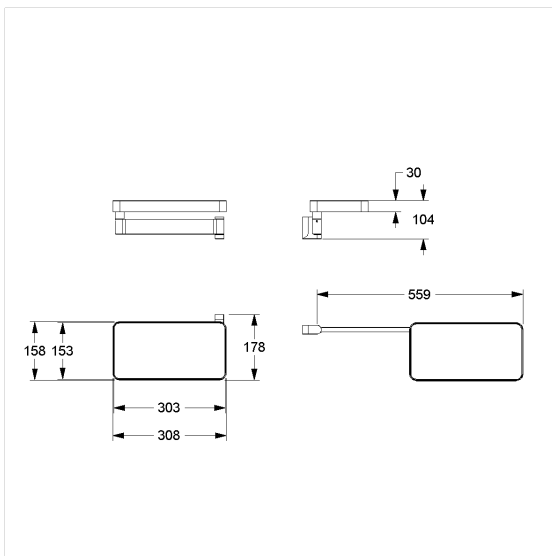

## Care Solutions · Cavere Care Accessories

Cavere Care FlexTray,  
for wall mounting

Article number: 7100051091

### Technical specifications

Product group	7010
Product	FlexTray, for wall mounting
Length	308 mm
Width	158 mm
Height	104 mm
Material	aluminium
Surface	scratch-resistant powder coating with antibacterial protection (except 091 Carbon black)
Colour	available in Cavere colours
Version	right
Loading	max. 4 kgs

### Product description

- Cavere FlexCare as modular rail system for accessories
- with wall bracket for wall mounting
- tray and swivel arm, underneath with a radius of 600mm
- flexible swivel radius of up to 180 degrees
- tray with anti-slip silicone insert in following colours to suit the selected Cavere Care Colours:
  - 092 - Transparent
  - 093 - Transparent
  - 096 - Grey
  - 095 - Grey
  - 091 - Grey
- concealed screw fixing
- supplied with stainless steel Torx screw  $s\varnothing 8 \times 80$  mm and plugs