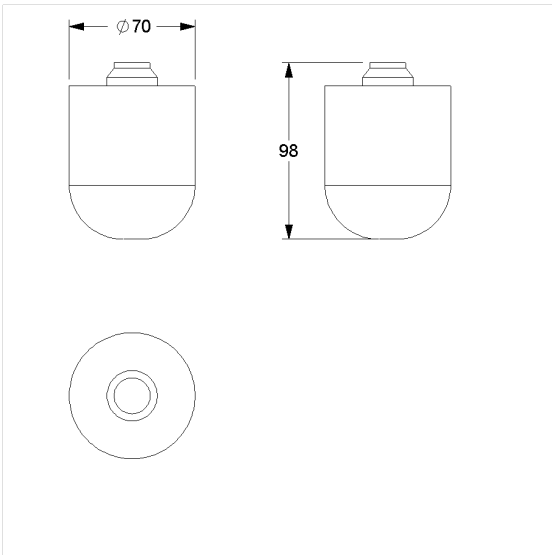

Care Solutions · Inox Care Accessories

Inox Care Spare toilet brush head

Article number: 2290186000

Product image

Technical specifications

Product group	5600
Product	Spare toilet brush head
Length	70 mm
Width	70 mm
Height	98 mm
Material	stainless steel, material No. 1.4301 (A2, AISI 304)
Colour	Colourless (000)

Technical drawing

Product description

- Inox Care as a robust and timeless classic with bacteriostatic properties
- for Inox Care Toilet brush set 2290185
- black brush head

000