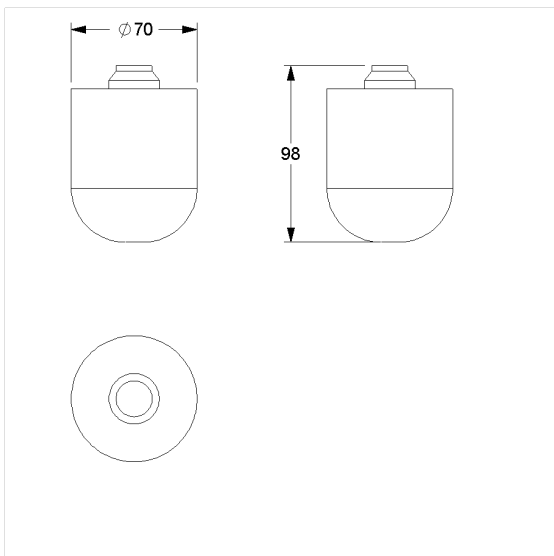

Technical drawing

Product description

- Inox Care as a robust and timeless classic with bacteriostatic properties
- for Inox Care Toilet brush set 2290185
- black brush head

000