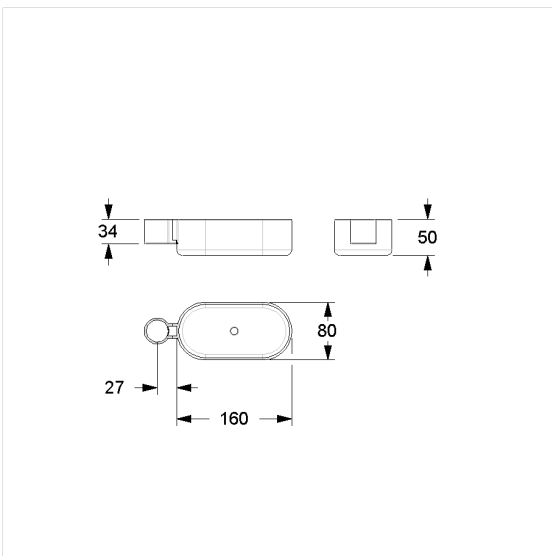

Care Solutions · Cavere Care Accessories

Cavere Care Shower box,
retrofittable

Article number: 7515280016

Product image

Technical specifications

Product group	7010
Product	Shower box, retrofittable
Length	160 mm
Width	80 mm
Height	50 mm
Storage space	100 cm ²
Material	polyamide
Surface	high gloss with antibacterial protection
Colour	available in colours Black (016), Dark grey (018), White (019) and Manhattan (067)

Technical drawing

Product description

- Cavere Care as an award-winning product family with excellent design for all requirements
- for Cavere Care Shower head rail
- storage space with drain hole

Antibac