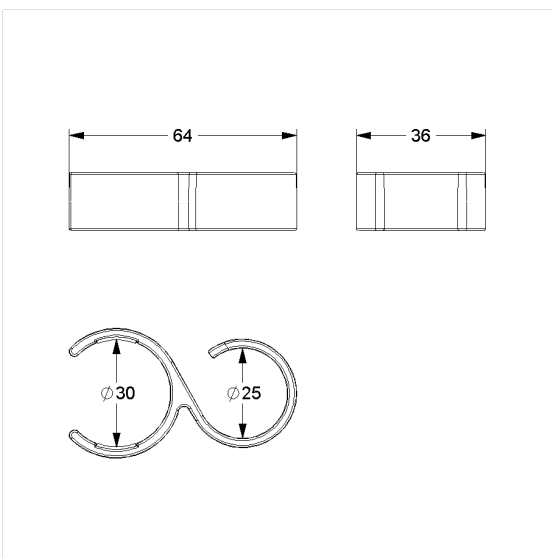

Care Solutions · Nylon Care Accessories

Nylon Care Hook / Shower hose guide,
retrofittable

Article number: 0925391019

Product image

Technical specifications

Product group	1500
Product	Hook / Shower hose guide, retrofittable
Length	65 mm
Width	35 mm
Height	15 mm
Material	polyamide
Surface	high gloss
Colour	available in nylon colours

Technical drawing

Product description

- Nylon Care - a well-tried and proven product family with a wide range of variants, three product series suiting many different requirements
- for clipping on Nylon Care Shower handrails and shower rails
- serves as a hook on shower handrails or for guiding the shower hose on the shower head rail
- with rubber inserts for slip resistance