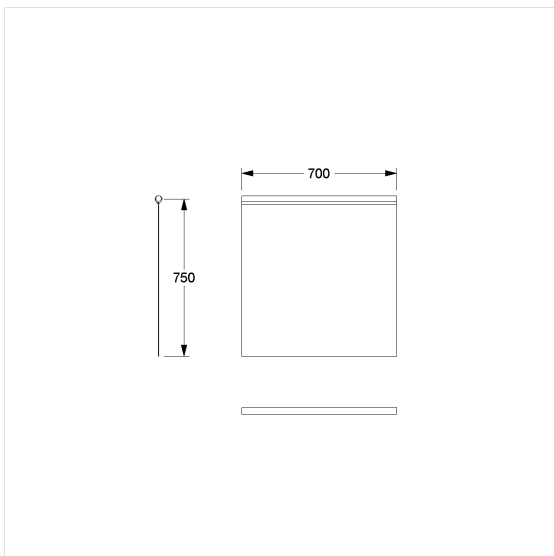

Care Shower guard rail

Article number: 0787057019

Product image

Technical specifications

Product group	1900
Product	Shower guard rail
Width	700 mm
Length	750 mm
Material	Polyester
Surface	structured
Colour	available in the shower curtains colours

Technical drawing

Product description

- antibacterial and fungicidal
- for Cavere Care shower guard rails
- washable at 40°C and suitable for disinfection up to 60°C
- quick drying and water repellent
- hemmed and with a sewn in coated lead band
- with velcro fastening
- available in following shower curtain colours:
 - colour 019 - white with structure
 - colour 051 - white with oval pattern
 - colour 052 - grey with oval pattern
 - colour 054 - white with diagonal stripes
 - colour 059 - white Trevira CS
- white made of Trevira CS material (059) additionally flame retardant according to DIN 4102, building material category B1,
- colour pattern available upon request
- upon request available in different lengths