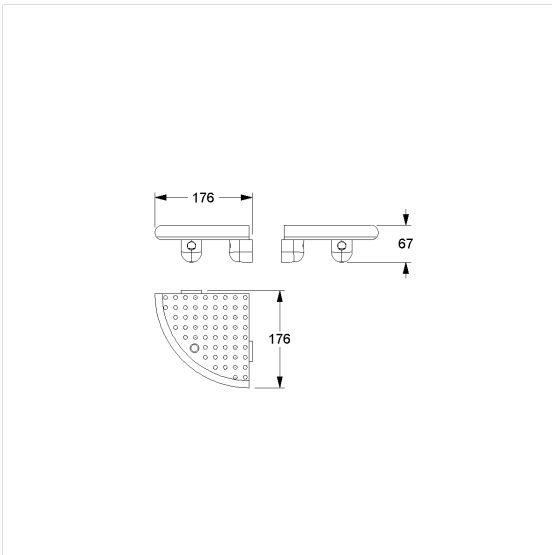

Technical drawing

Product description

- Nylon Care - a well-trying and proven product family with a wide range of variants, three product series suiting many different requirements
- storage space with waterdrain at the rear and additional drain hole
- Removable for cleaning
- storage space with waterdrain at the rear and additional drain hole
- for wall mounting
- supplied with fixing material