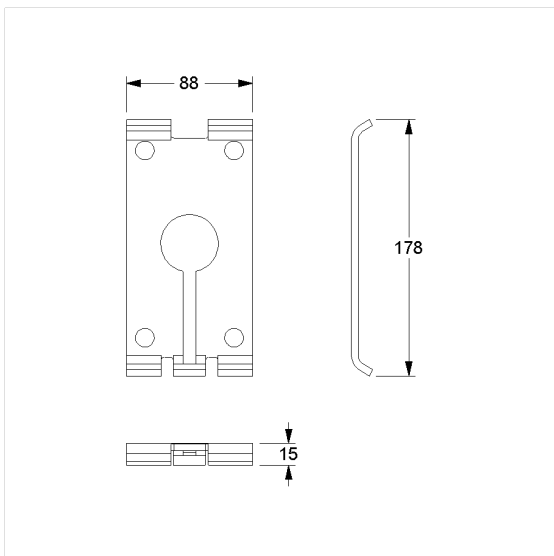

Care Solutions · Cavere Care

Cavere Care Base plate vario,
for Lift-up support rails with E-Button, connection covered
with mounting plate

Article number: 7449217000

Product image

Technical specifications

Product group	7000
Product	Base plate, for Lift-up support rails with E-Button, connection covered with mounting plate
Length	88 mm
Width	15 mm
Height	178 mm
Material	stainless steel, material No. 1.4301 (A2, AISI 304)
Surface	brushed finish
Colour	Colourless (000)

Technical drawing

Product description

- Cavere Care as an award-winning product family with excellent design for all requirements
- only for lift-up support rails without base plate, with E-button vario, connection covered with mounting plate
- this item is already included in vario products with a base plate
- Fixing set has to be determined according to conditions on site, is to be ordered separately