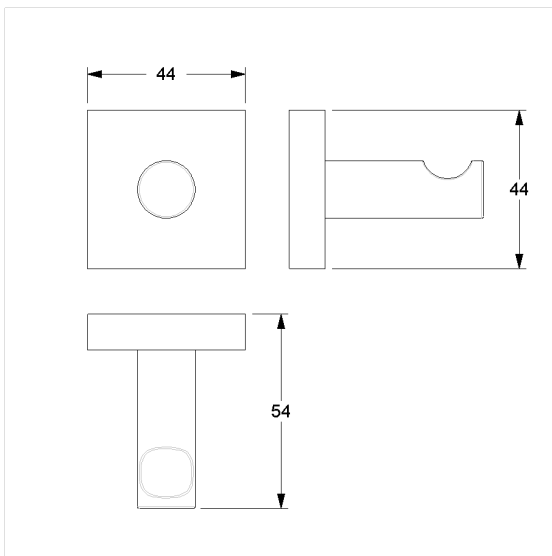

Technical drawing

Product description

- Cavere Care as an award-winning product family with excellent design for all requirements
- for hanging utensils
- for wall mounting
- concealed screw fixing
- supplied with fixing material

300