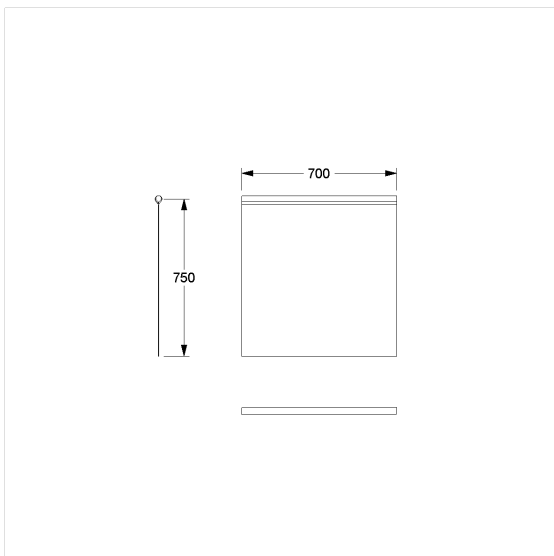

Care Solutions

Care Shower guard rail

Article number: 0787057051

Product image

Technical specifications

Product group	1900
Product	Shower guard rail
Width	700 mm
Length	750 mm
Material	Polyester
Colour	available in the shower curtains colours

Technical drawing

Product description

- antibacterial and fungicidal
- for Cavere Care shower guard rails
- washable at 40°C and suitable for disinfection up to 60°C
- quick drying and water repellent
- hemmed and with a sewn in coated lead band
- with velcro fastening
- available in following shower curtain colours:
 - colour 019 - white with structure
 - colour 051 - white with oval pattern
 - colour 052 - grey with oval pattern
 - colour 054 - white with diagonal stripes
 - colour 059 - white Trevira CS
- white made of Trevira CS material (059) additionally flame retardant according to DIN 4102, building material category B1,
- colour pattern available upon request
- upon request available in different lengths