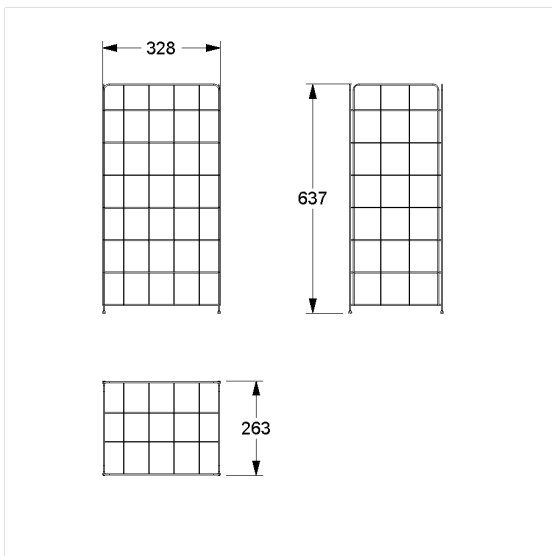

Technical drawing

Product description

- Inox Care as a robust and timeless classic with bacteriostatic properties
- wire netting
- anti-slip function due to rubberized feet, colour black
- can be used freestanding on the floor
- alternatively for wall fixing
- supplied with fixing material

009