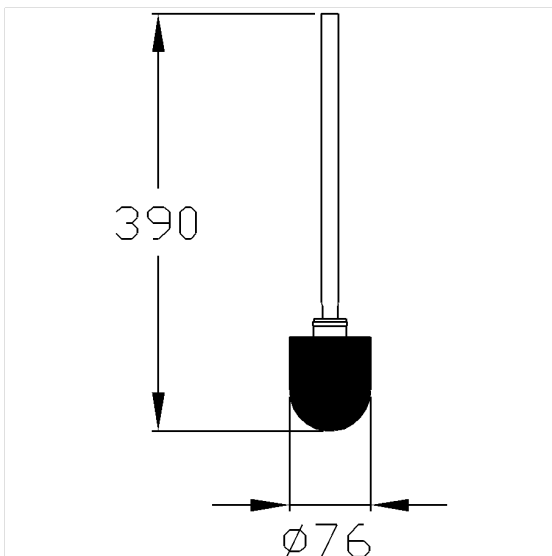

Care Solutions · Inox Care Accessories

Inox Care Spare toilet brush

Article number: 2290182009

Product image

Technical specifications

Product group	5600
Product	Spare toilet brush
Length	390 mm
Width	80 mm
Height	80 mm
Material	stainless steel, material No. 1.4301 (A2, AISI 304)
Surface	brushed finish
Colour	Stainless steel (009)

Technical drawing

Product description

- Inox Care as a robust and timeless classic with bacteriostatic properties
- for Inox Care Toilet brush set 2290180
- with removable black brush head \varnothing 76 mm